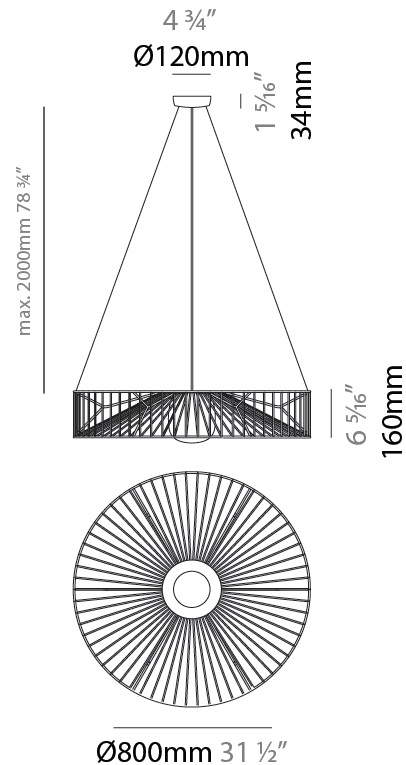

MARIOLA SUSPENSION

E111199- - -

base number   Finish Options   Finish Options   Finish Options

1. To build a product code in our configurator select the specify button on the base model # product page
2. To build a manual product code on this datasheet choose from the options listed below in blue font and add the suffix to the base model #

GENERAL

Series: Mariola
Brand: Ole
Division: Exterior
Mounting Type: Suspension
Mounting Location: Ceiling
Subcategory: Ambient

PHYSICAL

Shape: Drum
Diameter (mm): 800
Diameter (in): 31 1/2
Height (mm): 160
Height (in): 6 3/16
Max. Overall Height (mm): 2160
Max. Overall Height (in): 85 1/16
Light Distribution: Omnidirectional
Fixture Finish: BEI / BLK / BLU / COG / DGN / GRY / MRN / MOC / MUS / OLV / SIL / STN / TER / WHI
Holder Finish: MWH / MBK
Accent Finish: WHI / GSD
Fixture Material: Fabric Cord / Metal
Cable Details: 2,000mm/78 3/4" Transparent Cable

ELECTRICAL

Number of Lamps: 1
Lamp Type: LED Retrofit
Bulb Included: Bulb Not Included
Max. Wattage Per Lamp (W): 15
Lamp Base: E26
Input Voltage (V): 120

LED

OPTICAL

RATINGS AND CERTIFICATIONS

Certified By: Certified for North American Standards
IP rating: IP66

PROJECT
TYPE
SPECIFIER
QUANTITY
DATE