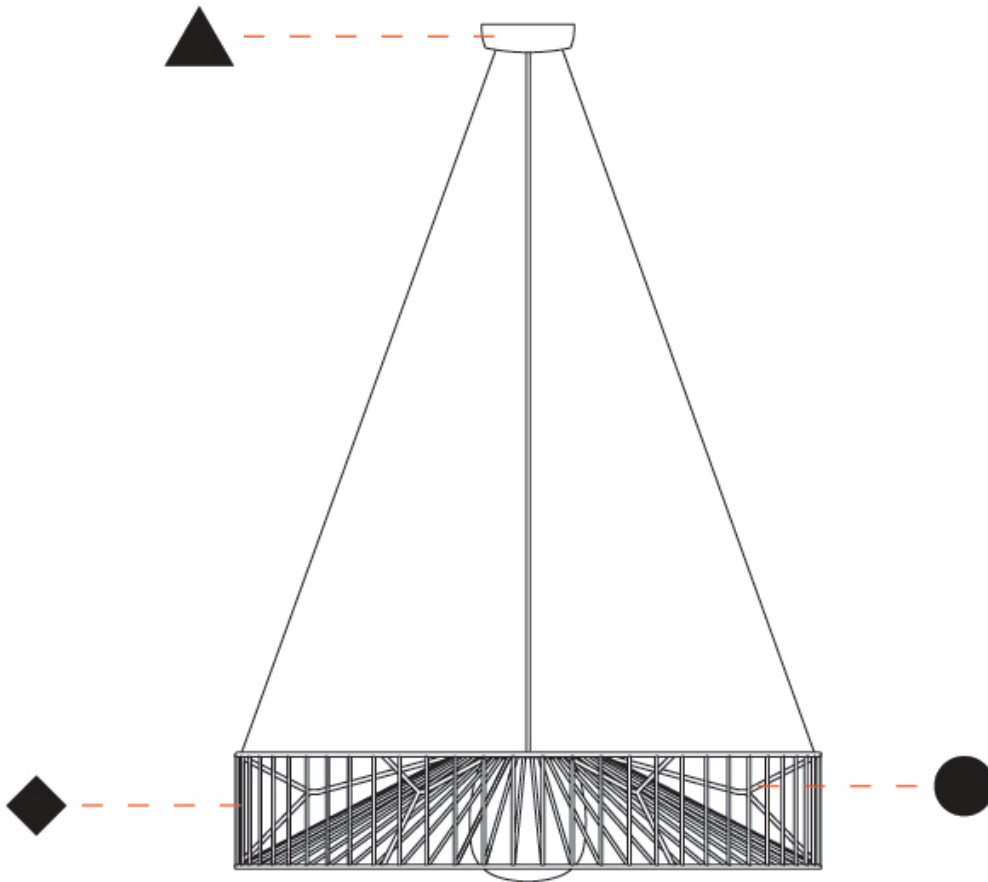

MARIOLA SUSPENSION

E111199-

PROJECT _____

TYPE _____

SPECIFIER _____

QUANTITY _____

DATE _____

E