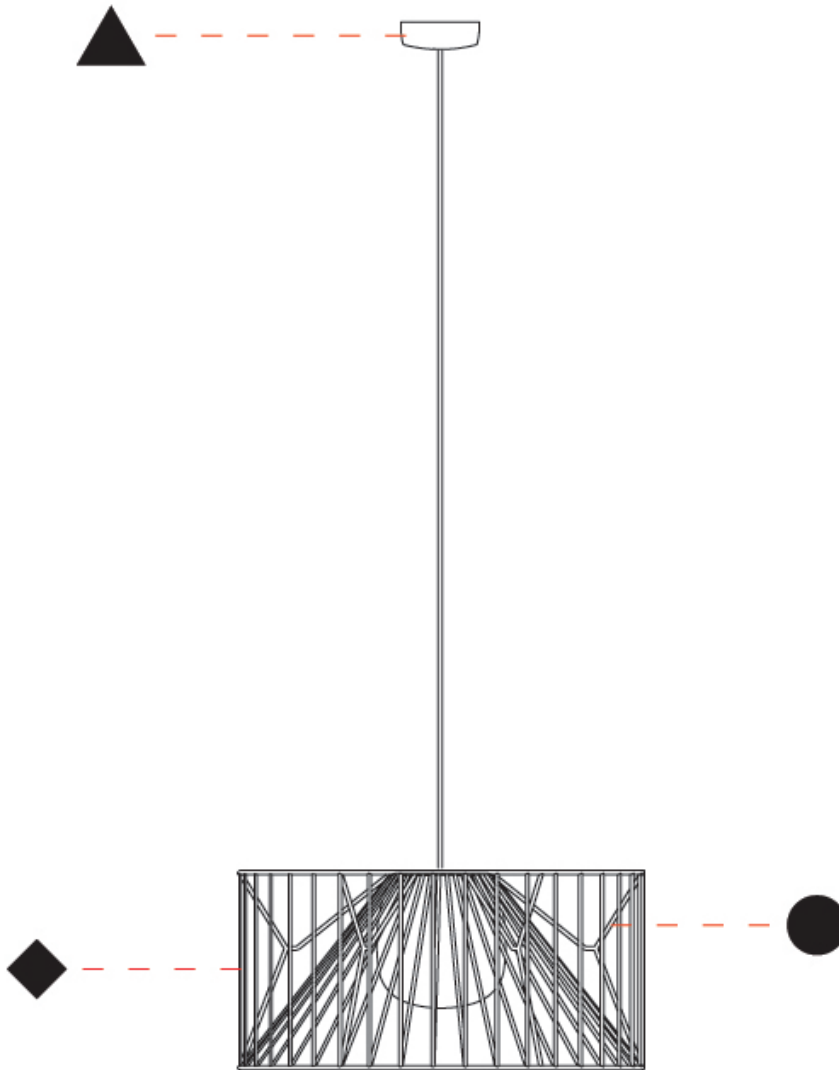

E111198-

PROJECT

TYPE

SPECIFIER

QUANTITY

DATE

E